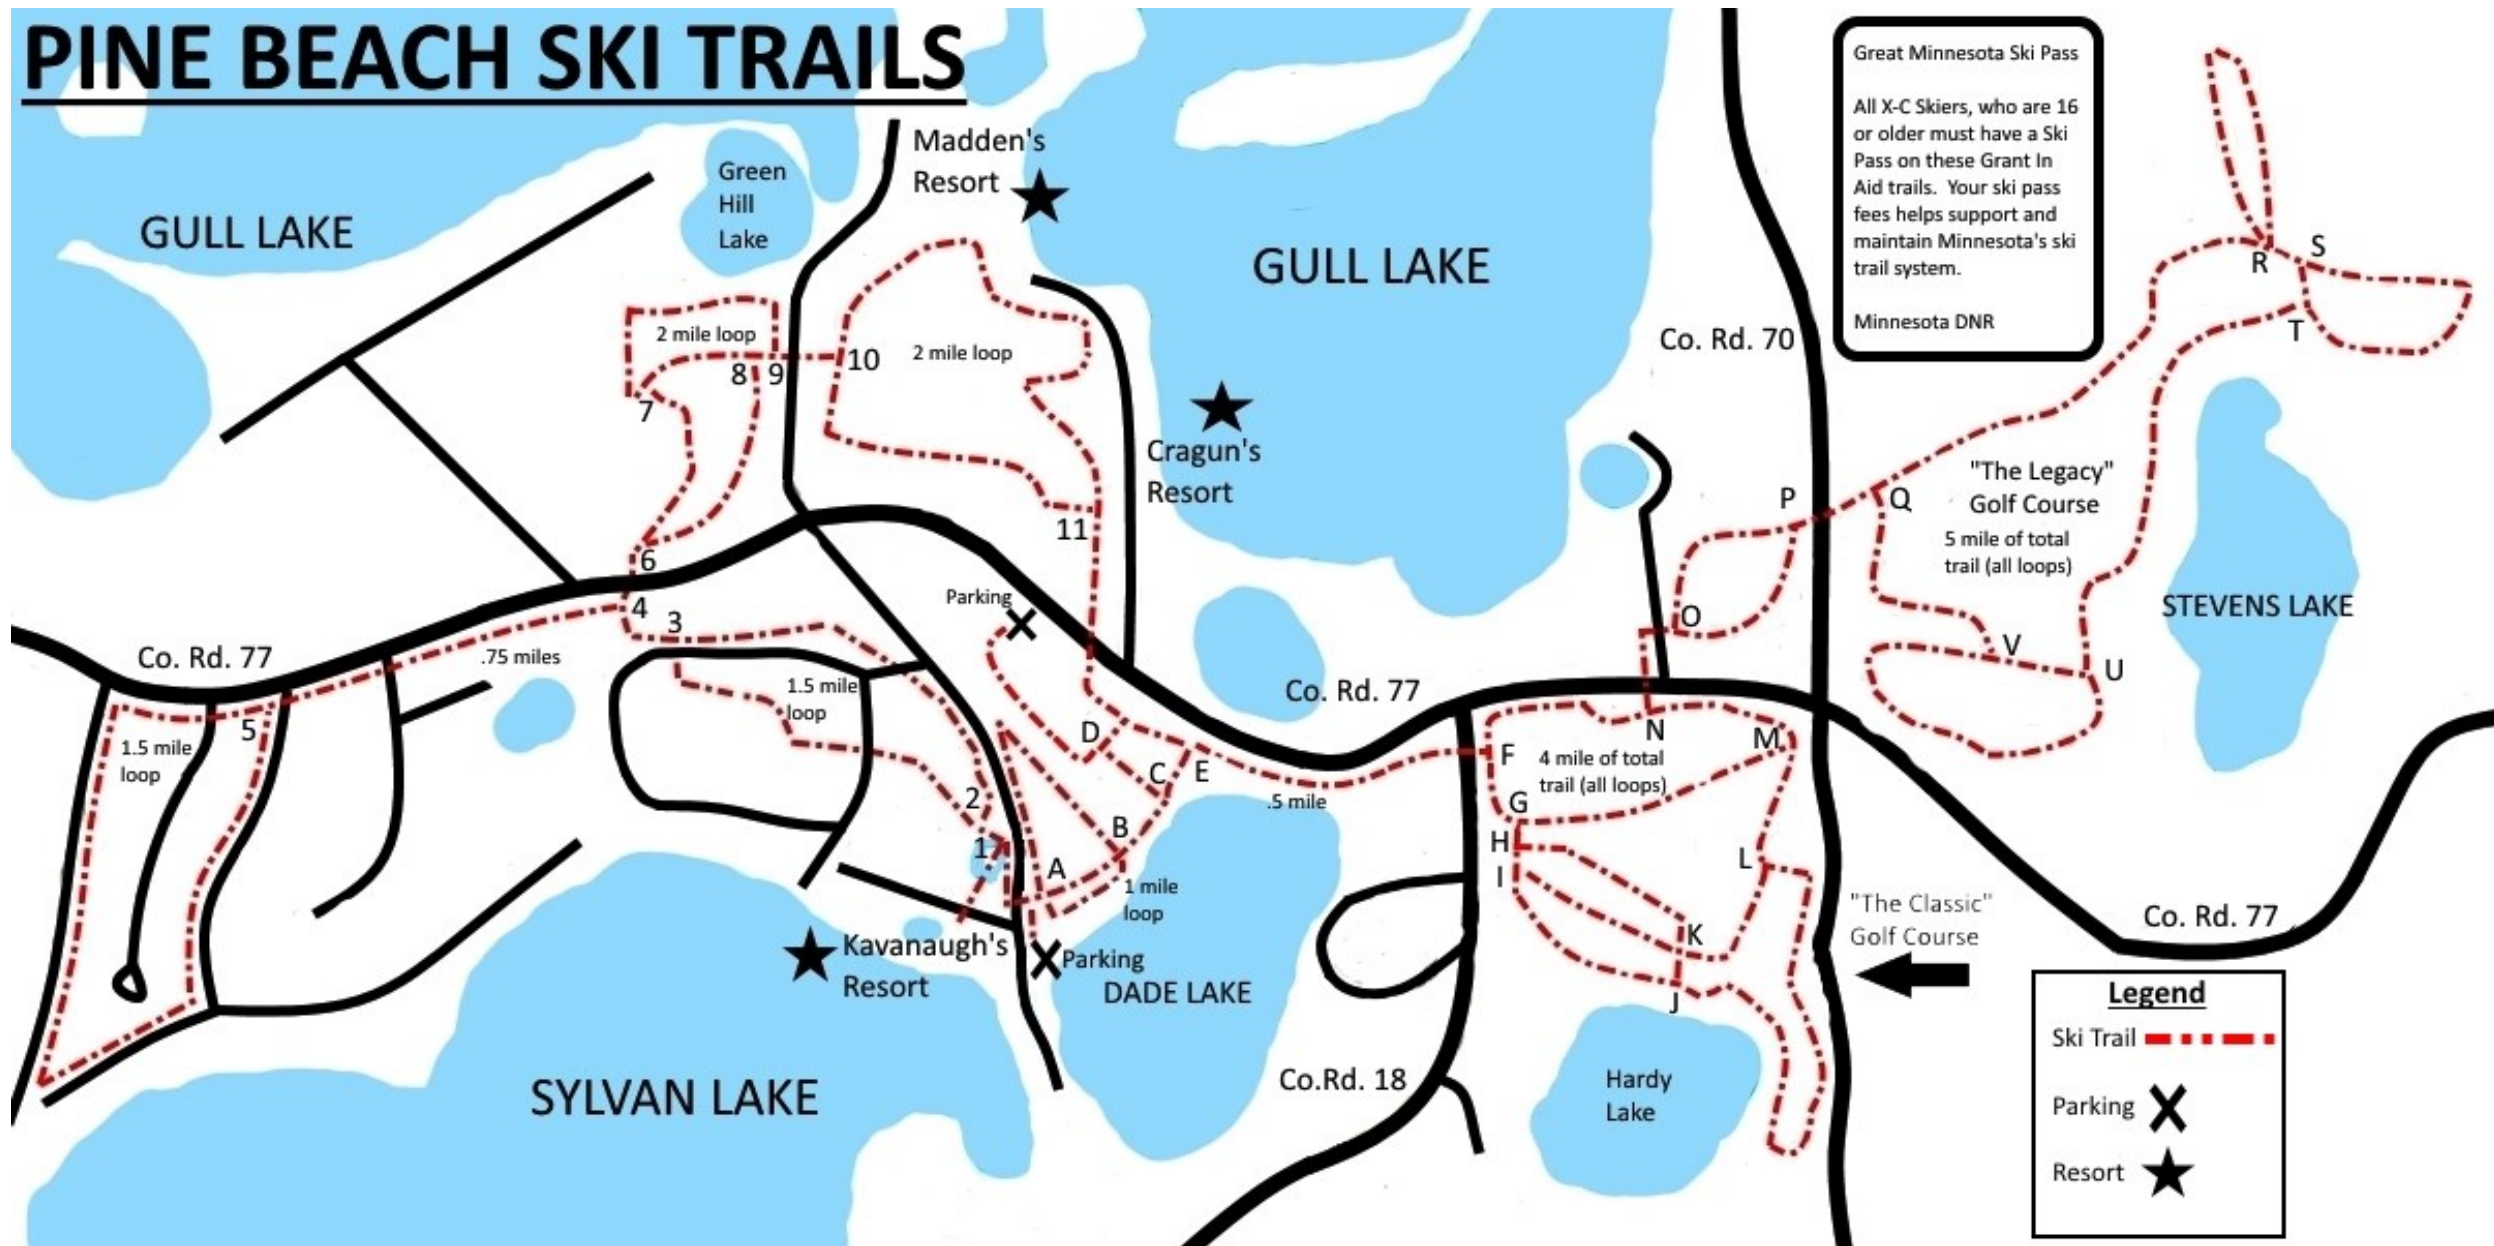

PINE BEACH SKI TRAILS

Great Minnesota Ski Pass
 All X-C Skiers, who are 16 or older must have a Ski Pass on these Grant In Aid trails. Your ski pass fees helps support and maintain Minnesota's ski trail system.
 Minnesota DNR

Legend

- Ski Trail
- Parking
- Resort

KAVANAUGH'S
 SYLVAN LAKE RESORT

1685 KAVANAUGH DRIVE - BRAINERD MN 56401
 218-829-5226 - 800-562-7061 - WWW.KAVANAUGHS.COM